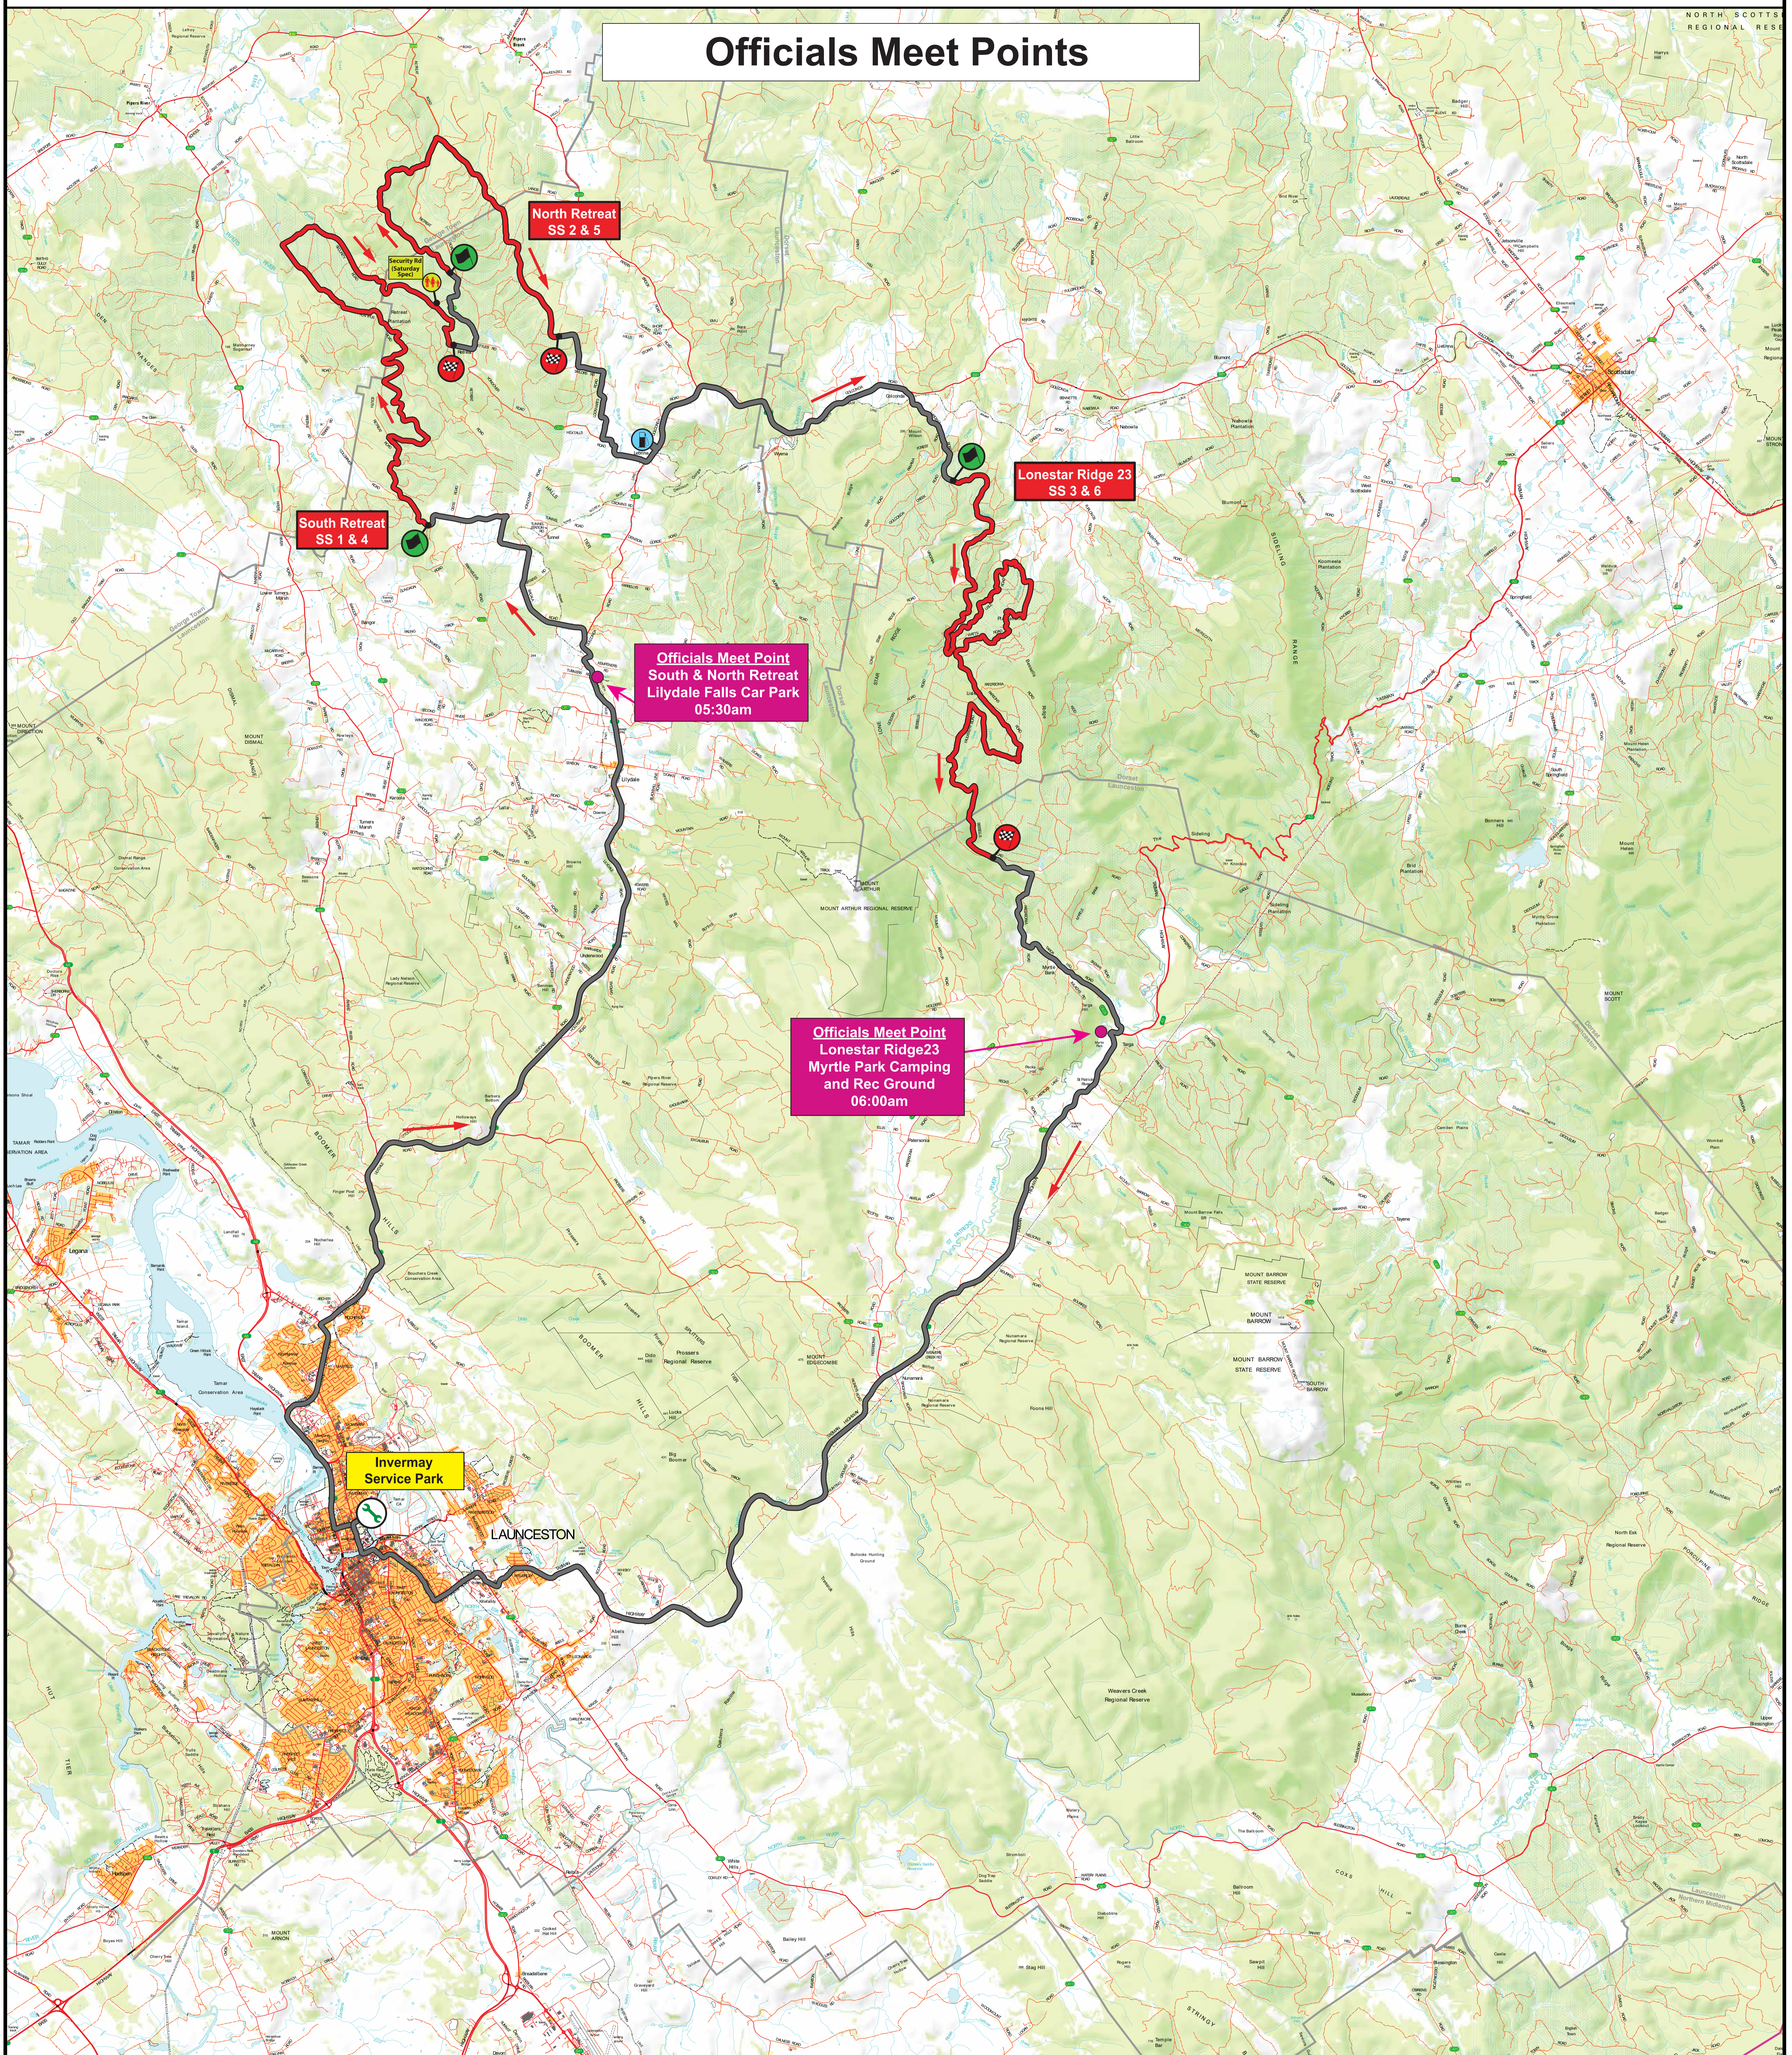

Officials Meet Points

Legend

- | | | | |
|-----------|--|---------------|--|
| Stage | | Stage Start | |
| Liaison | | Flying Finish | |
| Direction | | Remote Refuel | |
| Service | | | |

N

Scale = 2km

Invermay Service Park

LAUNCESTON

North Retreat
SS 2 & 5

South Retreat
SS 1 & 4

Lonestar Ridge 23
SS 3 & 6

Officials Meet Point
South & North Retreat
Lilydale Falls Car Park
05:30am

Officials Meet Point
Lonestar Ridge 23
Myrtle Park Camping
and Rec Ground
06:00am